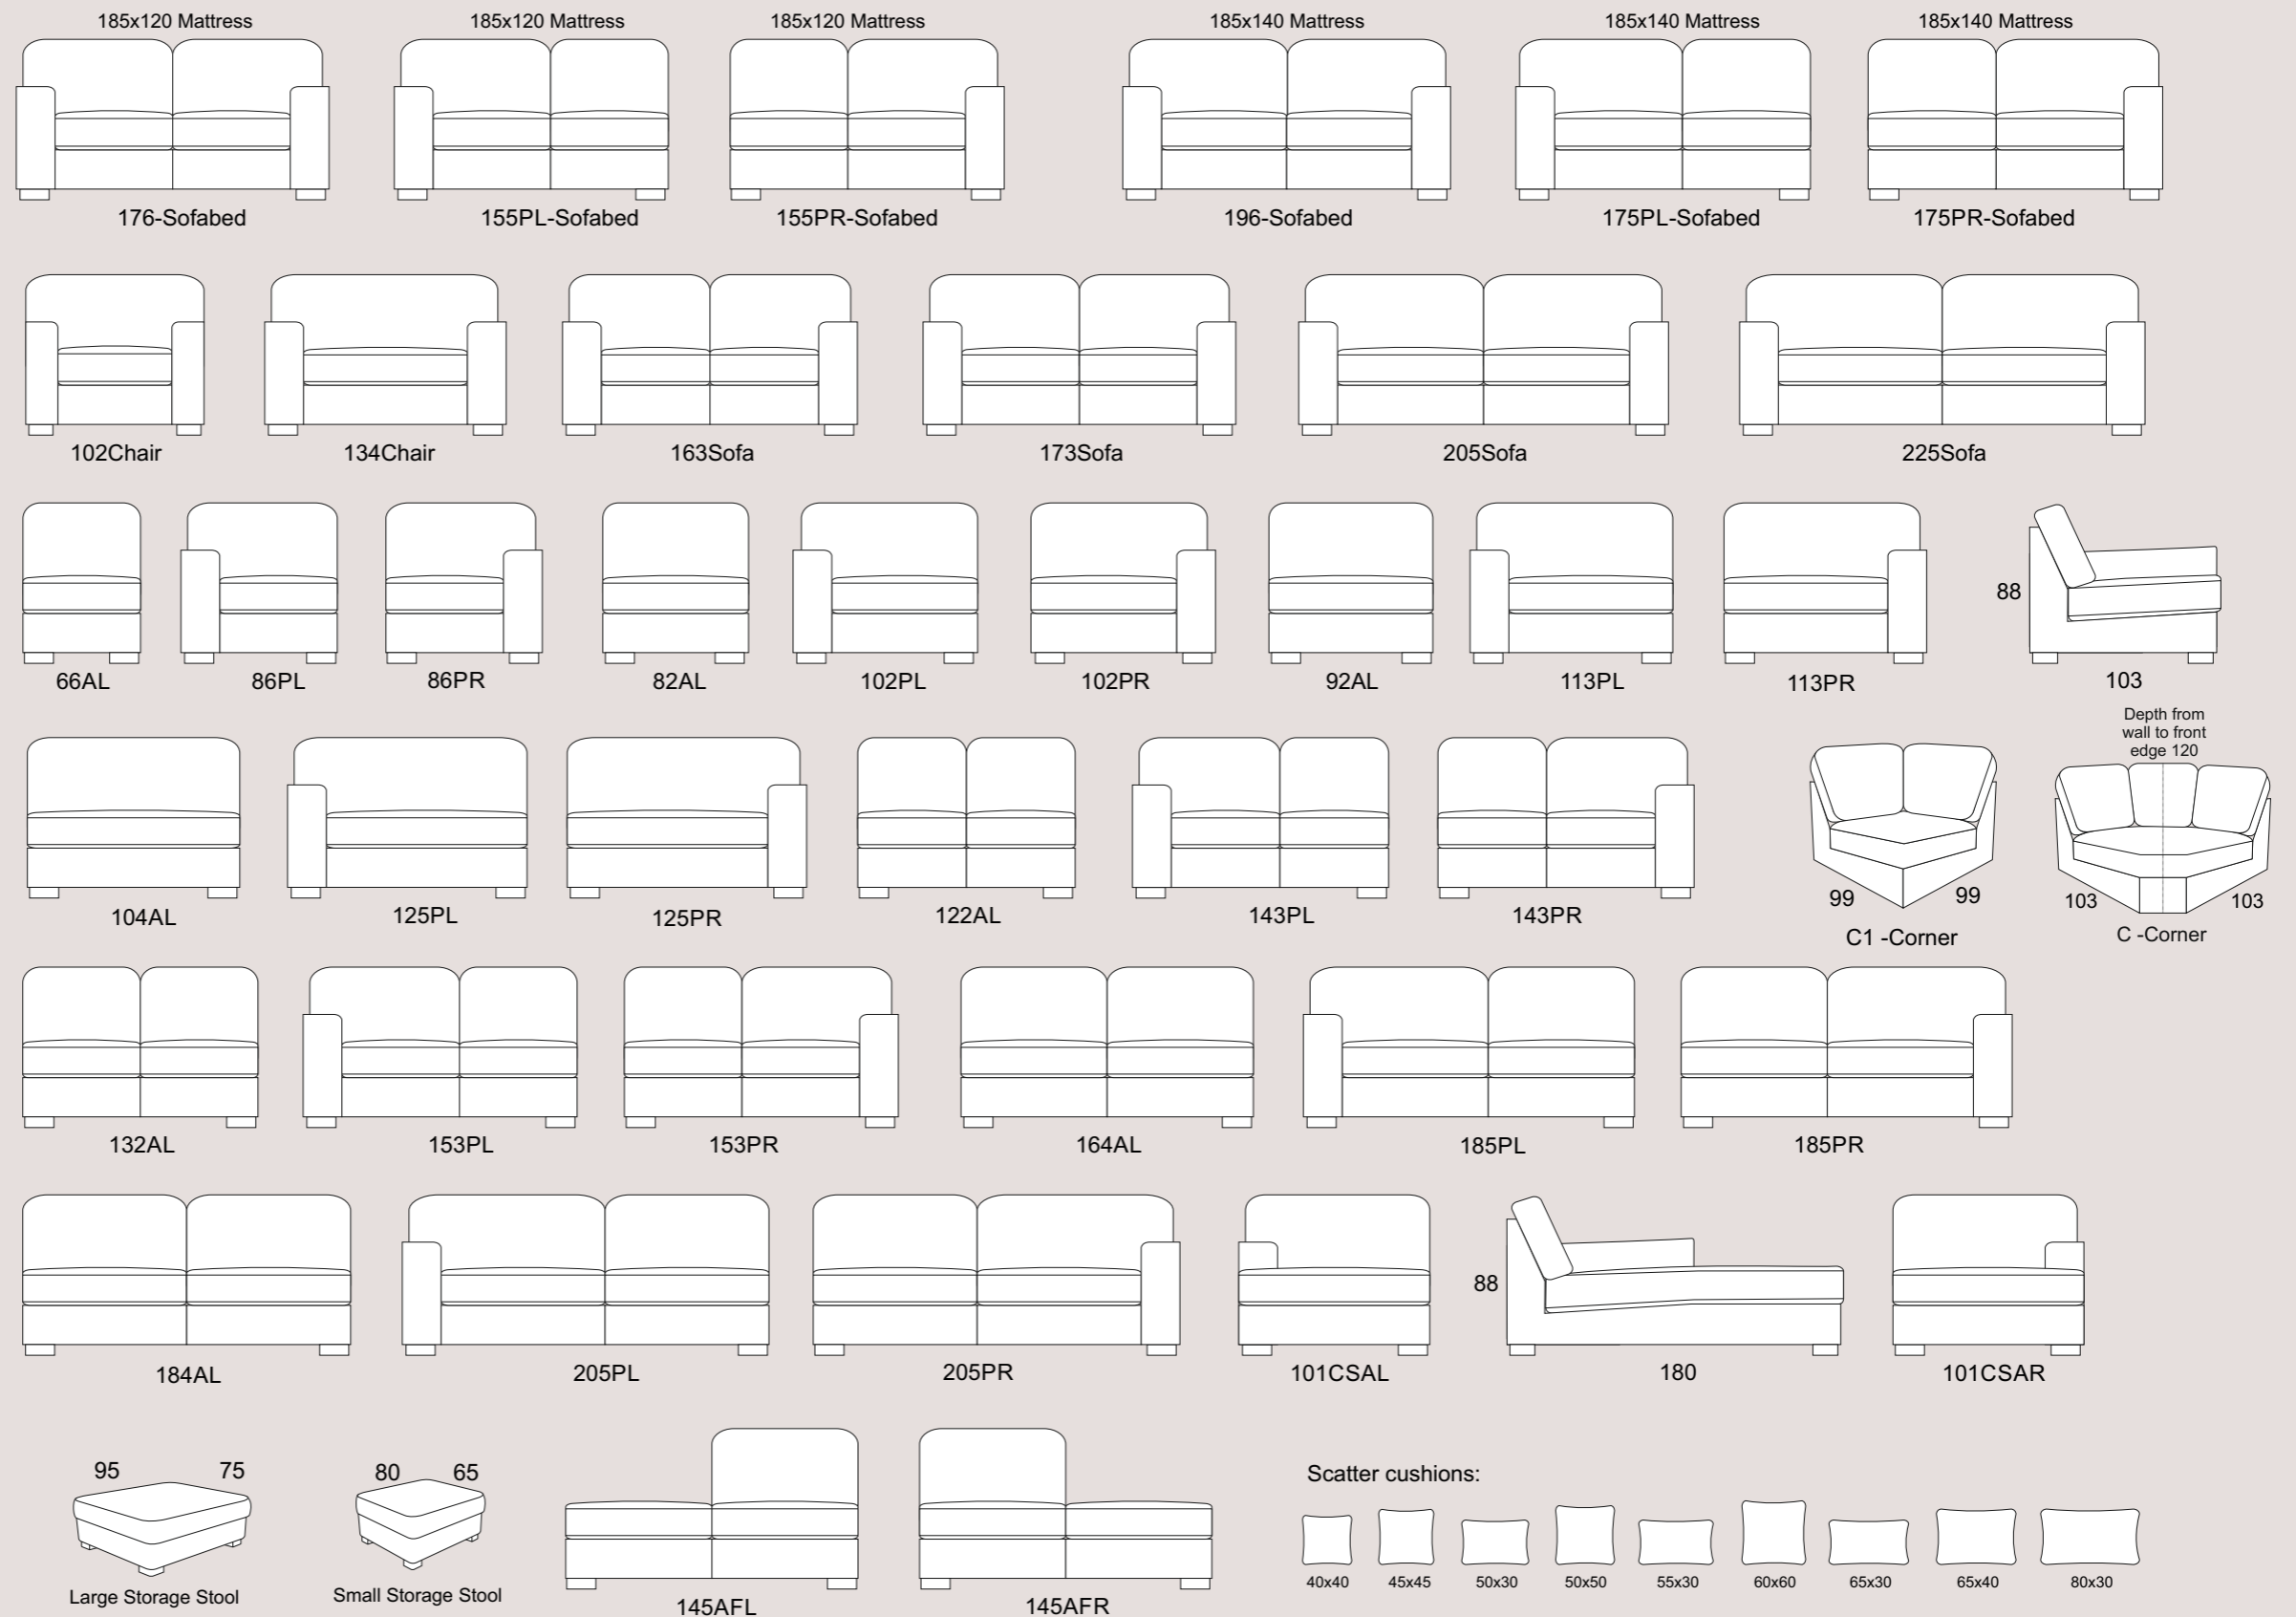

Available in a wide selection of fabrics, colours and designs

Choices of sofa size

Complete modular range

*See over for more...*

Available in a wide selection of fabrics, colours and designs

Choices of sofa size

Complete modular range

All dimensions are approximate.  
Please allow tolerance of +/- 25mm (1")

**SPECIFICATION:**  
 Seat Suspension – Serpentine spring system  
 Back Suspension – Elasticated webbing  
 Wooden Feet - Available in Light Oak, Beech, Dark Brown, Black  
 Metal Feet – Not available  
 Model Number – 0132A

**COMFORT OPTIONS:**  
 Classic Seat Comfort - High density foam  
 Supasoft Seat Comfort - High density foam core with a fibre filled duvet wrap  
 Classic Back Comfort - High quality fibre  
 Premium Back Comfort - Feather and fibre mix