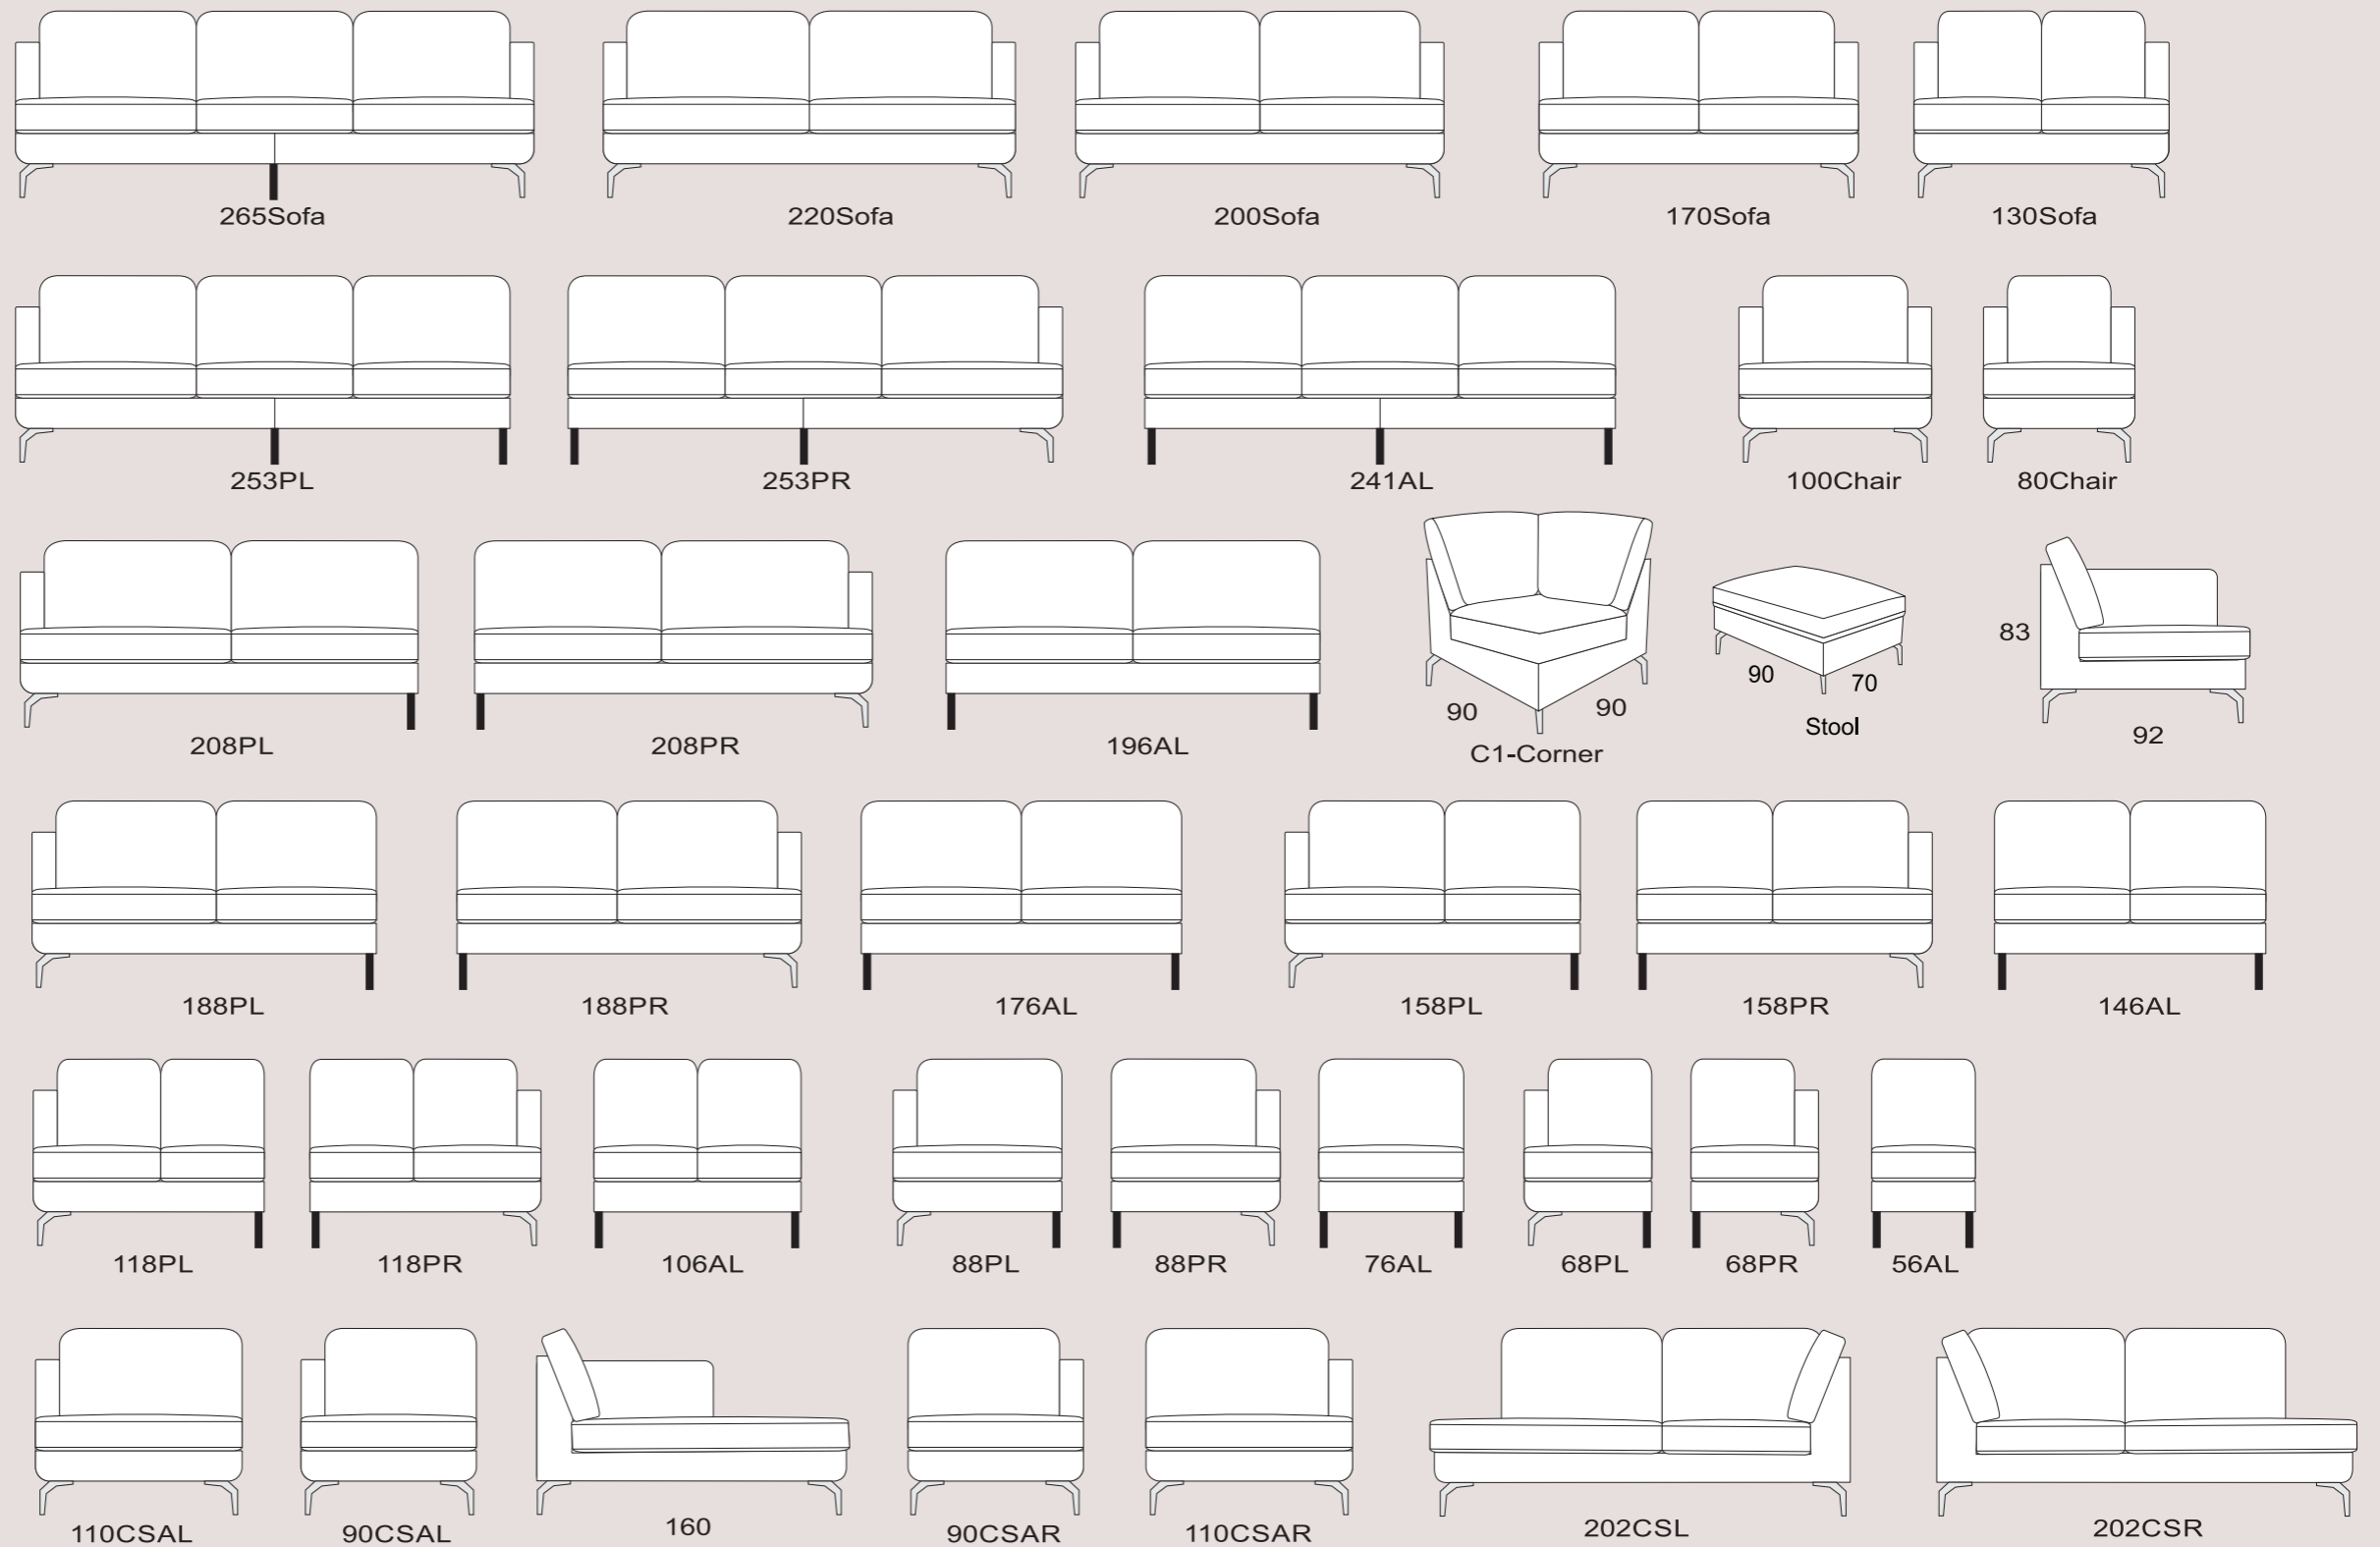

Available in a
selection of leather
colours

Choices of
sofa size

Complete modular
range

See over for more...

Available in a selection of leather colours

Choices of sofa size

Complete modular range

SPECIFICATIONS:

Seat Suspension - Serpentine spring system
 Metal Feet – Chrome, black metal
 Wooden feet – Light oak, beech, dark brown, black
 Model Number – 0423A

COMFORT OPTIONS:

Classic Seat Comfort – Not available
 Supasoft Seat Comfort - High density foam core with a fibre filled duvet top
 Classic Back Comfort - High quality fibre
 Premium Back Comfort - Not available

All dimensions are approximate.
 Please allow tolerance of +/- 25mm (1")